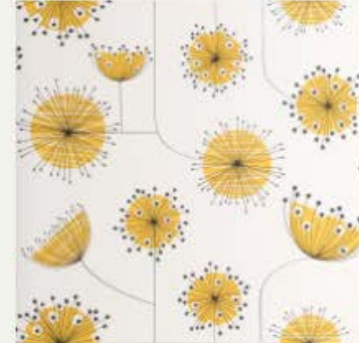

MissPrint®

Wallpaper Collection - yellow

eshanima
FABRICS
Fine Fabric Merchants • Est 1982

Dimensions 52cm x 10m

Mountains
Sunrise

Telegram
Dijon

Pea Pods
Kingcup

Palm Tree
Bloom

Meadow
Goldfield

Songbird
Summer

Five Feathers
Citrine

Shapes
Amarillo

Bloom Blossom
Goldenberry

Meadow
Daisy

Nazca
Desert

Dandelion Mobile
Sunflower Yellow

Muscat Small
Primrose

Saplings
Sunflower

Hoja
Lemonstar

Pebbles
Canary

eshanima
FABRICS
Fine Fabric Merchants • Est 1982

Dimensions 52cm x 10m

Foxglove
Quince

Woods
Solar