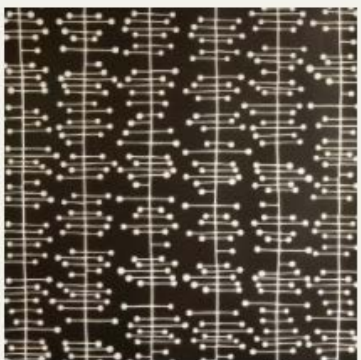

MissPrint®

Wallpaper Collection - monochrome

eshanima
FABRICS

Fine Fabric Merchants • Est 1982

orders@eshanimafabrics.co.za - 021 448 1725

Dimensions 52cm x 10m

Little Trees
Monochrome

Nazca
Atacama

Bottles
Black & White

Skylark
Fly High

Hieroglyph
Lead

Great Leaf
Sketch

Chimes
Cascade

Tarn
Chinagraph

Laurus
Ebony

Muscat Small
Black with White

Guatemala
After Dark

Allsorts
Duo

eshanima
FABRICS
Fine Fabric Merchants • Est 1982

Dimensions 52cm x 10m

Fern
Night Frost

Frontier
Lunar

Great Leaf
Blackboard

Chimes
Stardust

Nectar
Black & White