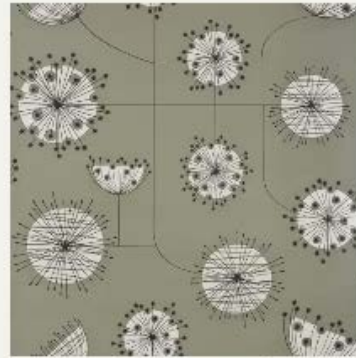

eshanima
FABRICS
Fine Fabric Merchants • Est 1982

Dimensions 52cm x 10m

Bottles
Spritz

Little Trees
Drift

Poppy
Mushroom

Garden City
Rye

Dewdrops
Polished Stone

Figs
Sterling