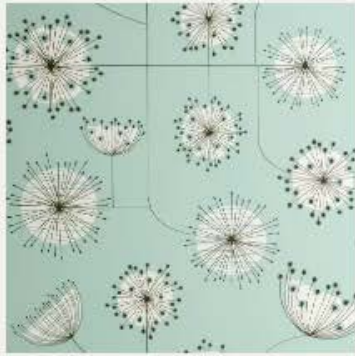

Dimensions 52cm x 10m

Dandelion Mobile
Robin's Egg