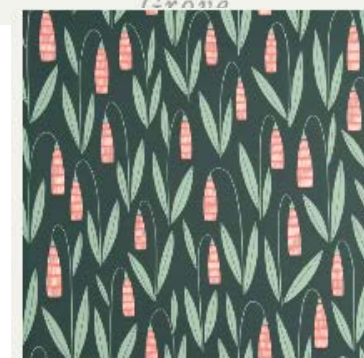

Saplings
Pale Aqua

Snowdrops
Night Flower

eshanima
FABRICS
Fine Fabric Merchants • Est 1982

Dimensions 52cm x 10m

Little Trees
Aquamarine

Songbird
Eden

Nazca
Camino

Skylark
Bonny Downs

Garden City
Cross

Wildflower
Thuma

Foxglove
Iada

Bloom
Spruce

Snowdrops
Evergreen

Tropics
Foliage

Bloom Blossom
Pippin

Nectar
Seafoam Green

Fleur

Telegram

Poppy

eshanima
FABRICS
Fine Fabric Merchants • Est 1982