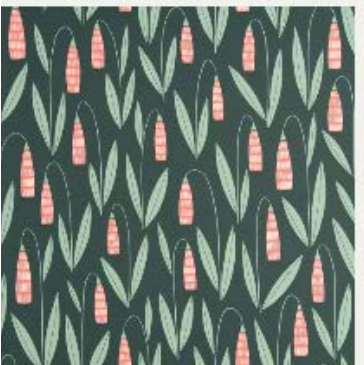

# Dimensions 52cm x 10m

Deep Sea  
*Atlantis*

Wildflower  
*Cloudberry*

Coral  
*Fossil*

Deep Sea  
*Poseidon*

Songbird  
*Slate*

Tropics  
*Nightfall*

Hoja  
*Boston*

Jungle  
*Rainforest*

Laurus  
*Ebony*

Great Leaf  
*Blackboard*

Snowdrops  
*Night Flower*

Tarn  
*Reflection*

Bloom  
*Ink*

Limelight  
*Deep Blue*

Saplings  
*Graphite*

# Dimensions 52cm x 10m

Mountains  
*Midnight*

Guatemala  
*Bronze*

Limelight  
*Flash*

Foxglove  
*Boleyn*

Hieroglyph  
*Flux*

Woods  
*Twilight*

Fern  
*Night Frost*

Five Feathers  
*Cadet*

Snowdrops  
*Evergreen*

Mono  
*Starlight*

Bloom  
*Steel*

Shapes  
*Electra*

Bottles  
*Two-Tone*

Cotton Tree  
*Sunset*

Muscat  
*Grey*