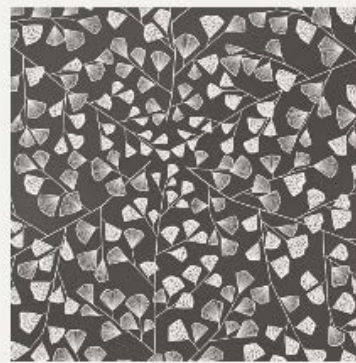

# Dimensions 52cm x 10m

Mountains  
*Midnight*

Guatemala  
*Bronze*

Limelight  
*Flash*

Foxglove  
*Boleyn*

Hieroglyph  
*Flux*

Woods  
*Twilight*

Fern  
*Night Frost*

Five Feathers  
*Cadet*

Snowdrops  
*Evergreen*

Mono  
*Starlight*

Bloom  
*Steel*

Shapes  
*Electra*

Bottles  
*Two-Tone*

Cotton Tree  
*Sunset*

Muscat  
*Grey*