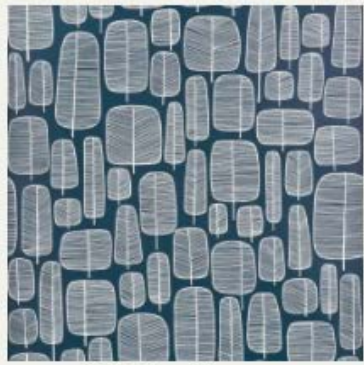

Dimensions 52cm x 10m

Little Trees
Petroleum