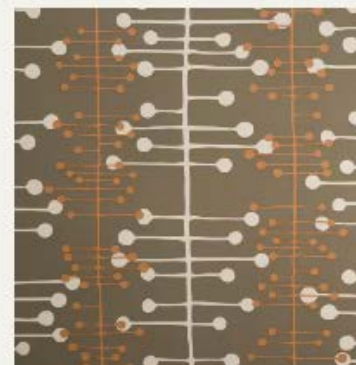

Five Feathers  
*Cadet*

Snowdrops  
*Evergreen*

Mono  
*Starlight*

Bloom  
*Steel*

Shapes  
*Electra*

Bottles  
*Two-Tone*

Cotton Tree  
*Sunset*

Muscat  
*Grey*

Muscat Small  
*Grey with White*

**eshanima**  
**FABRICS**  
Fine Fabric Merchants • Est 1982