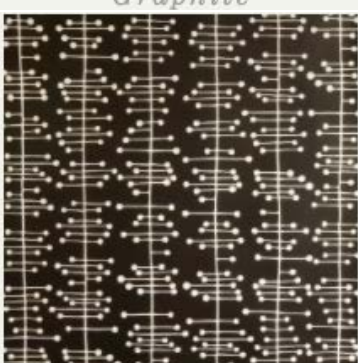

MissPrint®

Wallpaper Collection - black

eshanima
FABRICS

Fine Fabric Merchants • Est 1982

orders@eshanimafabrics.co.za - 021 448 1725

Dimensions 52cm x 10m

Hoja
Boston

Little Trees
Charcoal

Hieroglyph
Flux

Fern
Night Frost

Great Leaf
Blackboard

Saplings
Graphite

Frontier
Lunar

Laurus
Ebony

Chimes
Stardust

Muscat Small
Black with White