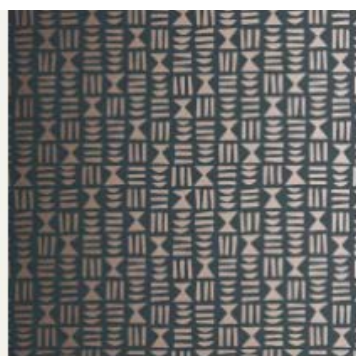

MissPrint®

Wallpaper Collection - black

eshanima
FABRICS

Fine Fabric Merchants • Est 1982

orders@eshanimafabrics.co.za - 021 448 1725

Dimensions 52cm x 10m

Hoja
Boston

Little Trees
Charcoal

Hieroglyph
Flux

Fern
Night Frost

Great Leaf
Blackboard

Saplings
Graphite

Frontier
Lunar

Laurus
Ebony

Chimes
Stardust

Muscat Small
Black with White